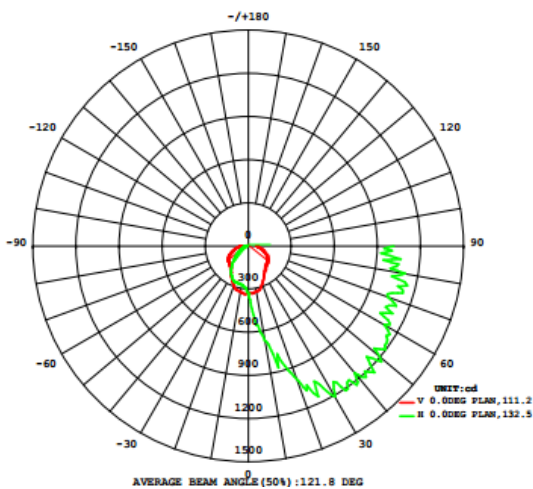

## Parameter

Model No.:	WP-26A2-XX
Power Consumption:	26W
Input Voltage:	100-277Vac 50/60Hz
LED Type	SMD3030
Lumens Output:	2509lm
CRI	80+
Color Temperature:	3000K, 4000K, 5000K, 5700K
Beam Angle:	100°
Power Factor:	>0.90
IP Rating	IP65 / Wet location
Working Temp.:	-20° C ~ 50° C
Storage Temp.:	-40° C ~ 70° C
Finish:	Brown
Housing:	Die-casting Aluminum
Diffuser:	Plastic
Installation:	Surface mounted with J-BOX
Fixture Weight:	1.2kg(2.64lb)
Lifespan(L70):	>80,000 Hours

## Photometric

## Lux Charts

	Evag, Emax	Diameter
1m	199lx, 865lx	291cm
2m	50lx, 216lx	584cm
3m	23lx, 96lx	1168cm
4m	13lx, 54lx	1460cm

## Dimension & Picture