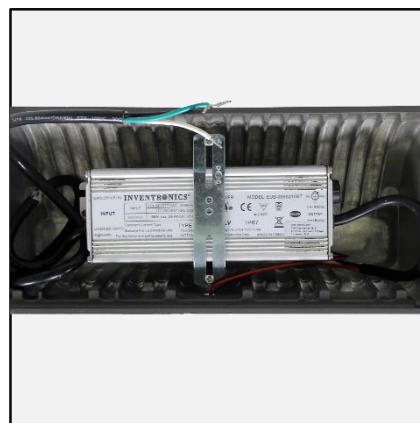

# GLP-C2

Full Cut OFF LED Wall Pack

- Die-Casting Aluminum Body
- High Lumens 120lm/w
- Photocell Optional
- Emergency Optional
- IP65 Wet Location
- ETL cETL Listed.
- 5 Years Warranty

Power 42W 60W 80W 100W

Photocell Optional  
(support Removable)

High efficiency Fresnel lens  
Reach 130lm/w

Arm Knuckle Bracket  
Optional

IP65 Wet Location

Multi Voltage 100-347Vac

## Parameter

Model No.	GLP-42C2	GLP-60C2	GLP-80C2	GLP-100C2
<b>Wattage</b>	42W	60W	80W	100W
<b>Luminous Efficacy</b>	130lm/w	130lm/w	130lm/w	130lm/w
<b>Lumens output</b>	5040lm	7800lm	10400lm	13000lm
<b>HID/MF Equivalent</b>	200W	300W	400W	500W
<b>Fixture Weight</b>	3kg(6.6lb)	3.1kg(6.8lb)	3.2kg(7.1lb)	3.3kg(7.3lb)
<b>LEDs Brand</b>	(Philips) Lumileds SMD3030			
<b>CCT</b>	3000K, 4000K, 5000K, 5700K			
<b>CRI</b>	70+ or 80+			
<b>Beam Angle</b>	TYPE 3, TYPE 4, TYPE 5			
<b>Input Voltage</b>	100-277Vac or 100-347Vac 50/60Hz			
<b>Function</b>	Photocell, Motion Sensor, Emergency optional			
<b>Power Factor</b>	>0.90			
<b>IP Rating</b>	IP65 /Wet Location			
<b>Working Temp.</b>	-30° C ~ 50° C (-22° F ~ 122° F)			
<b>Storage Temp.</b>	-40° C ~ 70° C (-40° F ~ 158° F)			
<b>Finish</b>	Brown			
<b>Housing</b>	Die-casting Aluminum			
<b>Diffuser</b>	PC Lens			
<b>Installation</b>	Wall Mounting			
<b>Lifespan(L70)</b>	>100,000 Hours			
<b>Certification</b>	ETL, cETL, DLC			