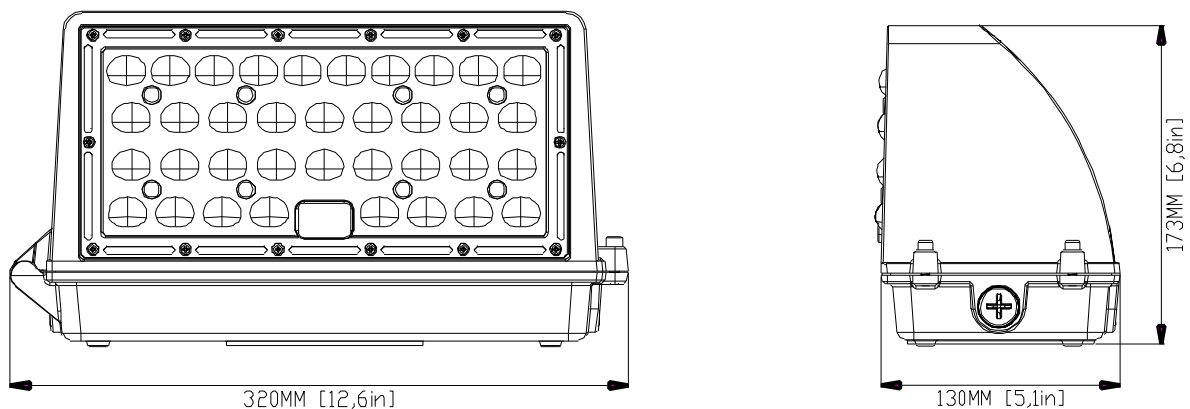

# GLP-C2

Full Cut OFF LED Wall Pack

- Die-Casting Aluminum Body
- High Lumens 120lm/w
- Photocell Optional
- Emergency Optional
- IP65 Wet Location
- ETL cETL Listed.
- 5 Years Warranty

Power 42W 60W 80W 100W

Photocell Optional  
(support Removable)

High efficiency Fresnel lens  
Reach 130lm/w

Arm Knuckle Bracket  
Optional

IP65 Wet Location

Multi Voltage 100-347Vac

## Parameter

Model No.	GLP-42C2	GLP-60C2	GLP-80C2	GLP-100C2
<b>Wattage</b>	42W	60W	80W	100W
<b>Luminous Efficacy</b>	130lm/w	130lm/w	130lm/w	130lm/w
<b>Lumens output</b>	5040lm	7800lm	10400lm	13000lm
<b>HID/MF Equivalent</b>	200W	300W	400W	500W
<b>Fixture Weight</b>	3kg(6.6lb)	3.1kg(6.8lb)	3.2kg(7.1lb)	3.3kg(7.3lb)
<b>LEDs Brand</b>	(Philips) Lumileds SMD3030			
<b>CCT</b>	3000K, 4000K, 5000K, 5700K			
<b>CRI</b>	70+ or 80+			
<b>Beam Angle</b>	TYPE 3, TYPE 4, TYPE 5			
<b>Input Voltage</b>	100-277Vac or 100-347Vac 50/60Hz			
<b>Function</b>	Photocell, Motion Sensor, Emergency optional			
<b>Power Factor</b>	>0.90			
<b>IP Rating</b>	IP65 /Wet Location			
<b>Working Temp.</b>	-30° C ~ 50° C (-22° F ~ 122° F)			
<b>Storage Temp.</b>	-40° C ~ 70° C (-40° F ~ 158° F)			
<b>Finish</b>	Brown			
<b>Housing</b>	Die-casting Aluminum			
<b>Diffuser</b>	PC Lens			
<b>Installation</b>	Wall Mounting			
<b>Lifespan(L70)</b>	>100,000 Hours			
<b>Certification</b>	ETL, cETL, DLC			

## Dimension