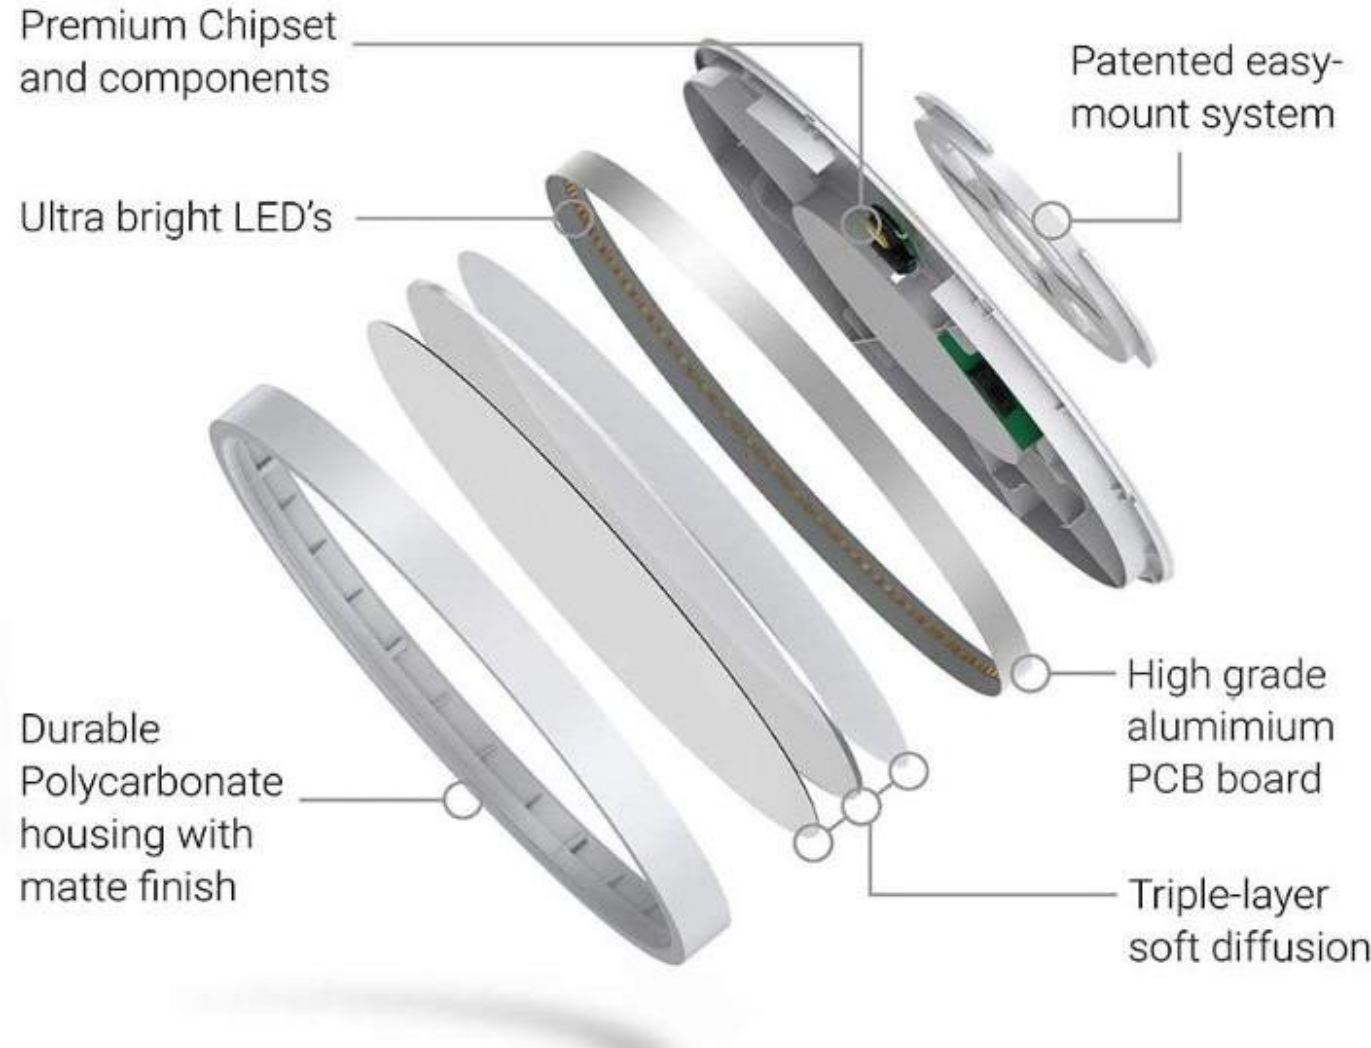

Feature - 06:

Details: