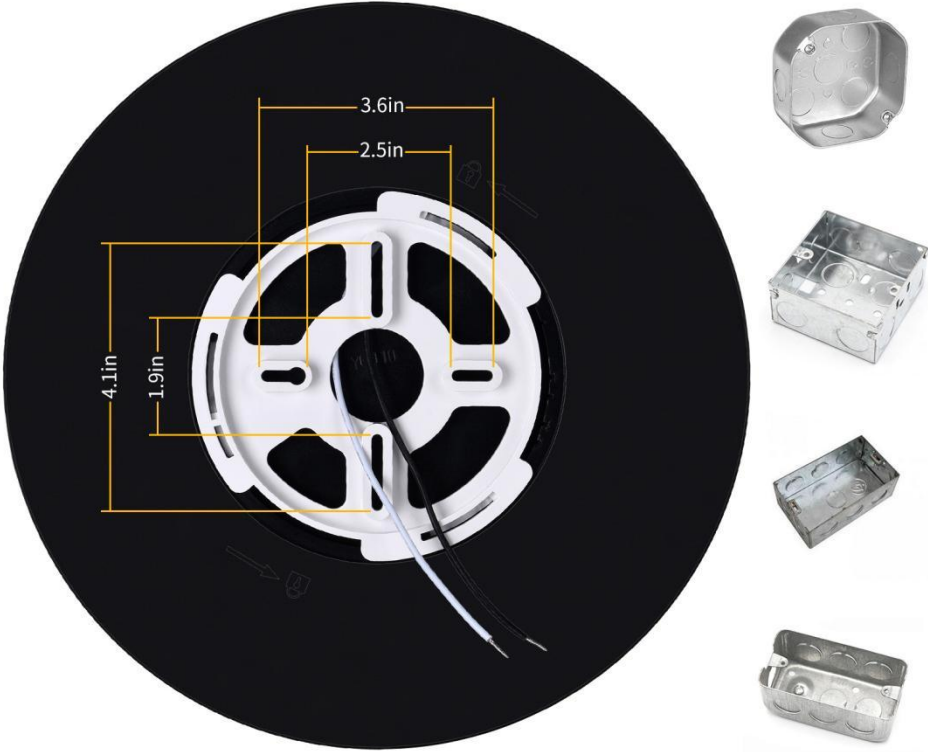

CANADIAN WHOLESALE LIGHTING

3CCT LED Flush Mount Panel

YG Part #: LFMW3CCT-WH

2023-02-01 V2.0

Feature- 01: Advantage of Flush Mount Panel

1. Model No.: YG010-R-3C Color: 3CCT:**3000K-4000K-5000K (All 3 in 1)**
2. Watt: **18/24/30W** ; AC120V 50/60Hz
3. Lumen: **2000/3000/4000LM High brightness, SMD2835**
4. 10%-100% Triac dimmable, no flickering
5. CRI:Ra>80
6. Energy-Saving & Super Bright saving 75% energy
7. Compatible for North America's installation regulation requirement.
8. ETL /CETL Certificated, 5 years warranty.

| Model No. | Size | Wattage | Voltage | Beam Angle | Color Temperature | Dimmable | Certificate |
|---------------|------|------------|---------|------------|-------------------|----------|-------------|
| YG010G18-R-3C | 9" | 18W 2000LM | AC120V | 180D | 3CCT | YES | ETL/cETL |
| YG010H24-R-3C | 12" | 24W 3000LM | AC120V | 180D | 3CCT | YES | ETL/cETL |
| YG010K32-R-3C | 15" | 30W 4000LM | AC120V | 180D | 3CCT | YES | ETL/cETL |

Feature- 02:3CCT Color Changeable

One Light 3 Color Temperatures

Don't know which type of white fit for your room?

Push this button

Choose your favorite
color temperature

Feature - 03: Low Profile Flush Mount Panel

Compatible With Most Junction Boxes
One For ALL ,All For One

Feature - 04:Ultra Thin 0.94in

Compatible with Junction Boxes

Feature - 05: Dimmable

| Brand | Model | Image | Match | Brand | Model | Image | Match |
|--------|----------------|---|-------|---|-----------|---|-------|
| LUTRON | MACL-153MR-WH |  | 5★ | Leviton | 6672-1LW |  | 5★ |
| LUTRON | SCL-153P-WH |  | 5★ | Leviton | DSL06-1LZ |  | 3★ |
| LUTRON | PD-6WCL-WH |  | 5★ | Leviton | 6674-P0W |  | 3★ |
| LUTRON | CTCL-153P-WH |  | 5★ | Leviton | IPL06-10Z |  | 3★ |
| LUTRON | MSCL-OP153M-WH |  | 4★ |  <p>100% - 10% Smooth triac dimming, compatible with most LED dimmers in North America market.</p> | | | |
| LUTRON | DVCL-153P-WH |  | 3★ | | | | |
| LUTRON | DVW-603PGH-WH |  | 2★ | | | | |