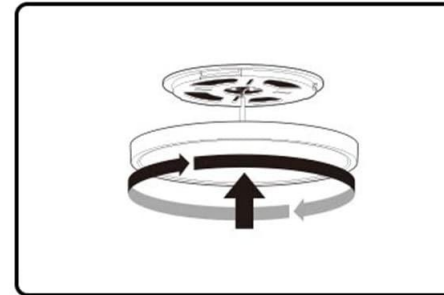

Switch between three color temperature modes

Feature - 07: Easy Installation

① Secure base plate

Use tapered tapping screws for solid ceiling

Use flat head screws for wire boxes

② Connect the AC L/N cables

Lamp is made of insulating plastic,

so no need for ground wire

③ Push Wire Nuts upwards

④ Rotate the lamp clockwise and install onto base plate, then finish installation!

Feature – 08: Application