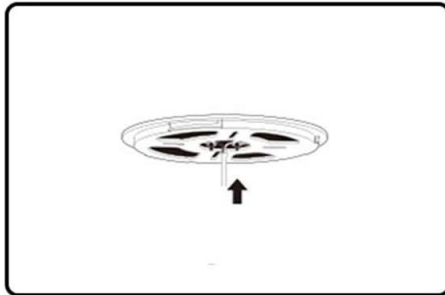

Switch between three color temperature modes

Feature - 07: Easy Installation

① Secure base plate

Use tapered tapping screws for solid ceiling

Use flat head screws for wire boxes

② Connect the AC L/N cables

Lamp is made of insulating plastic,

so no need for ground wire

③ Push Wire Nuts upwards

④ Rotate the lamp clockwise and install onto base plate, then finish installation!

Feature – 08: Application