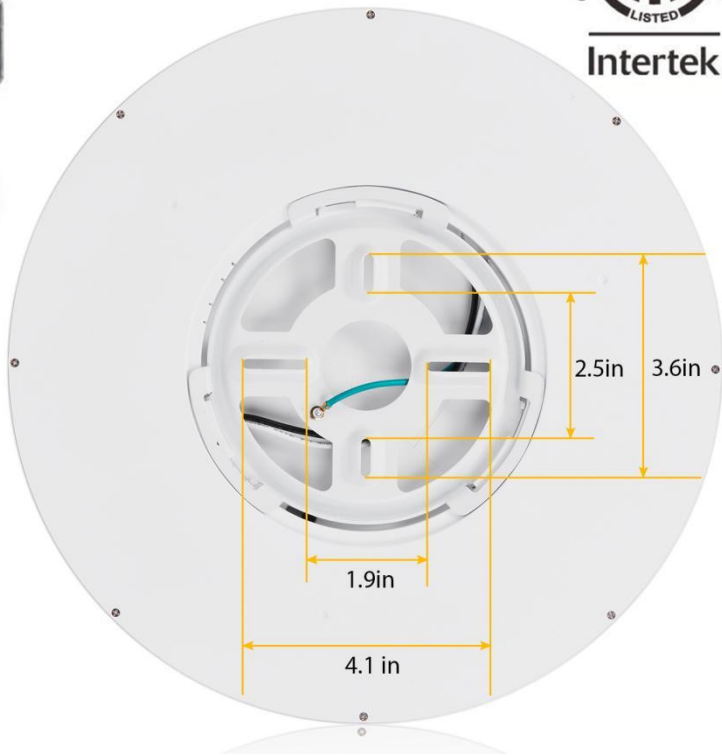

| Model No. | Size | Wattage | Voltage | Beam Angle | Color Temperature | Dimmable | Certificate |
|---------------|------|------------|---------|------------|-------------------|----------|-------------|
| YG010G18-R-3C | 9" | 18W 2000LM | AC120V | 180D | 3CCT | YES | ETL/cETL |
| YG010H24-R-3C | 12" | 24W 3000LM | AC120V | 180D | 3CCT | YES | ETL/cETL |
| YG010K32-R-3C | 15" | 30W 4000LM | AC120V | 180D | 3CCT | YES | ETL/cETL |

Feature- 02:3CCT Color Changeable

One Light 3 Color Temperatures

Don't know which type of white fit for your room?

Push this button

Choose your favorite
color temperature

Feature - 03: Low Profile Flush Mount Panel

Compatible With Most Junction Boxes
One For ALL ,All For One

Feature - 04:Ultra Thin 0.94in

Compatible with Junction Boxes

Feature - 05: Dimmable

| Brand | Model | Image | Match | Brand | Model | Image | Match |
|--------|----------------|---|-------|---|-----------|---|-------|
| LUTRON | MACL-153MR-WH |  | 5★ | Leviton | 6672-1LW |  | 5★ |
| LUTRON | SCL-153P-WH |  | 5★ | Leviton | DSL06-1LZ |  | 3★ |
| LUTRON | PD-6WCL-WH |  | 5★ | Leviton | 6674-P0W |  | 3★ |
| LUTRON | CTCL-153P-WH |  | 5★ | Leviton | IPL06-10Z |  | 3★ |
| LUTRON | MSCL-OP153M-WH |  | 4★ |  <p>100% - 10% Smooth triac dimming, compatible with most LED dimmers in North America market.</p> | | | |
| LUTRON | DVCL-153P-WH |  | 3★ | | | | |
| LUTRON | DVW-603PGH-WH |  | 2★ | | | | |

Lamp is made of insulating plastic,

so no need for ground wire

③ Push Wire Nuts upwards

④ Rotate the lamp clockwise and install onto base plate, then finish installation!

Feature – 08: Application