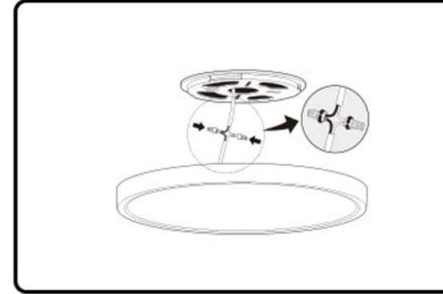

Switch between three color temperature modes

Feature - 07: Easy Installation

① Secure base plate

Use tapered tapping screws for solid ceiling

Use flat head screws for wire boxes

② Connect the AC L/N cables

Lamp is made of insulating plastic,

so no need for ground wire

③ Push Wire Nuts upwards

④ Rotate the lamp clockwise and install onto base plate, then finish installation!

Feature – 08: Application