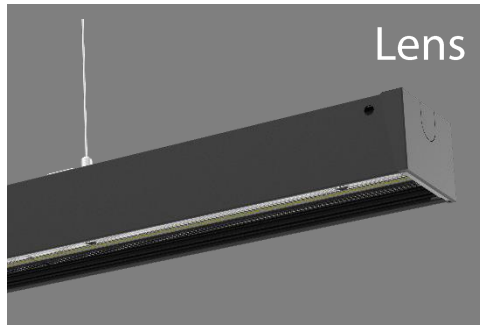

# 7050 LED Linear Light

Diffuser

Lens

Louver