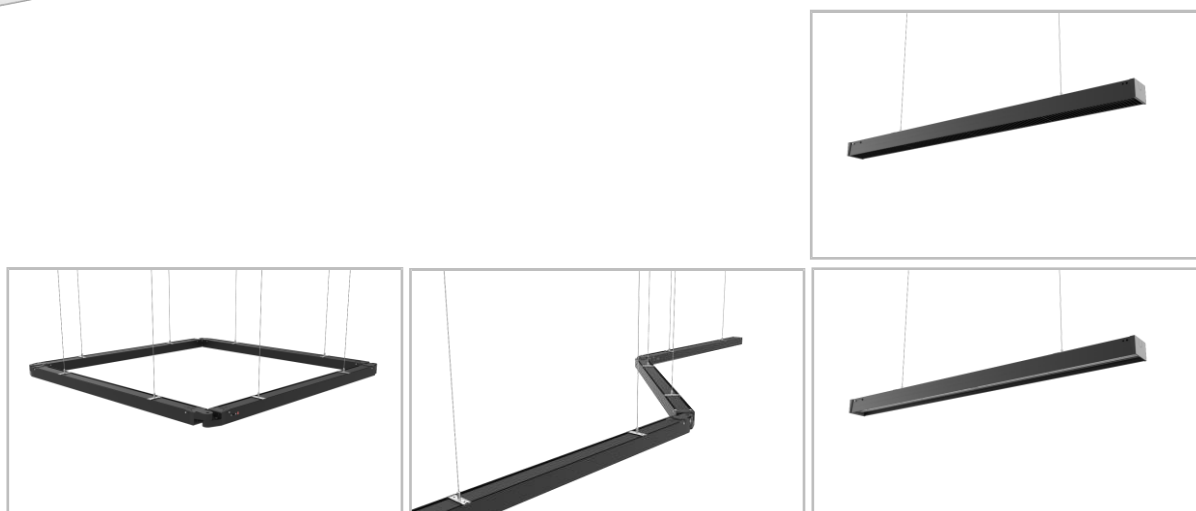

# 7050 LED Linear Light

## Key Features

**Efficacy:** Up to 150Lm/W

**SDCM:** <5

**Beam Angle:** 30°/90°/60°/110°/90°/110°/120°/120°/P18°/LR40°/PC Cover120°

**Installation:** Ceiling and Suspending

**Certifications:** CE , CB, SAA, RoHS