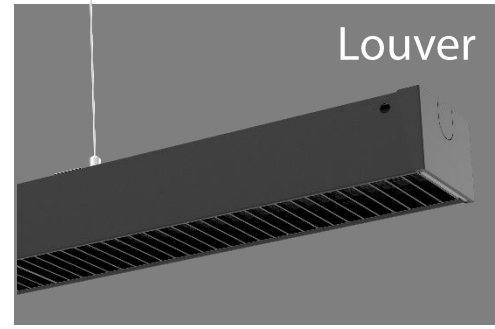

# 7050 LED Linear Light

Diffuser

Lens

Louver