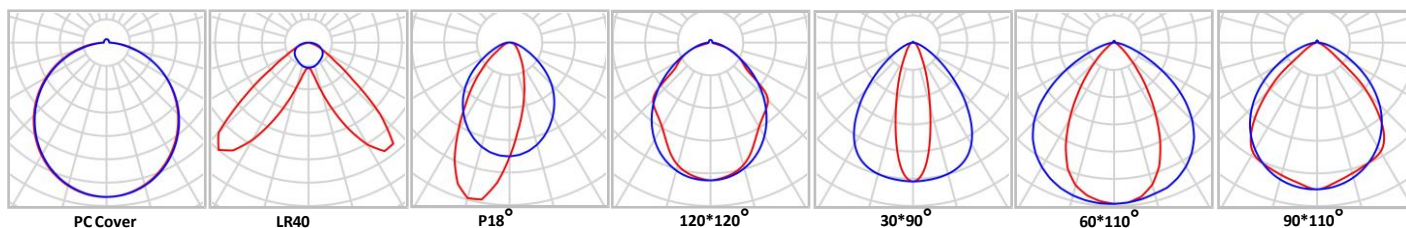

Application

Application: Office, Meeting room, Hotel, Hospital, Supermarkets, Shopping mall, Large retailers Library, School, Manufacture, Warehouses, Exhibition centers, Toll stations, Gymnasium etc.