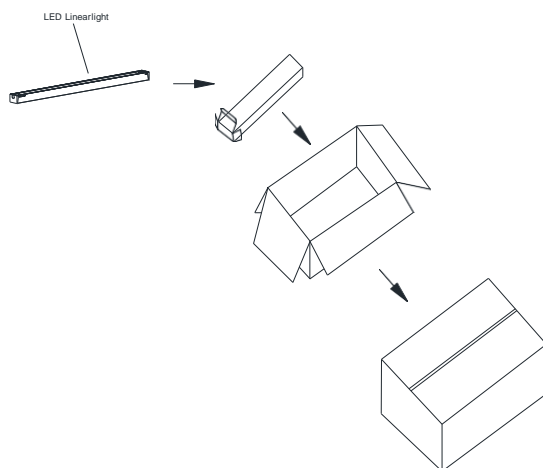

7050 LED Linear Light

Packging