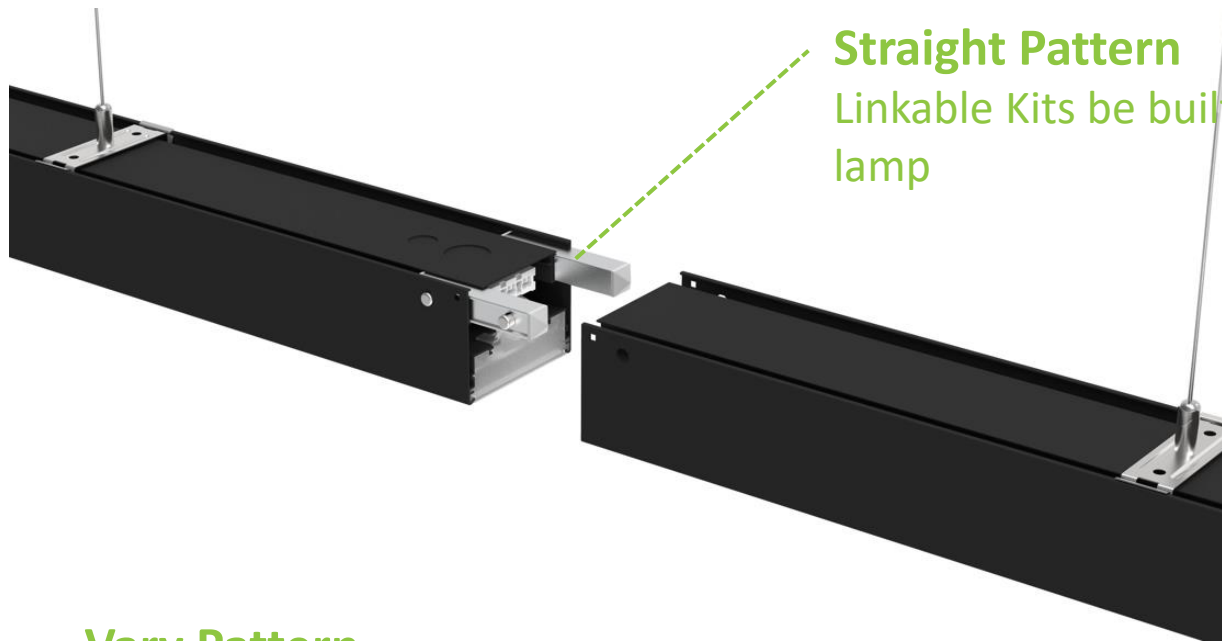

Easy to Link

Straight Pattern

Linkable Kits be built-in at back of lamp