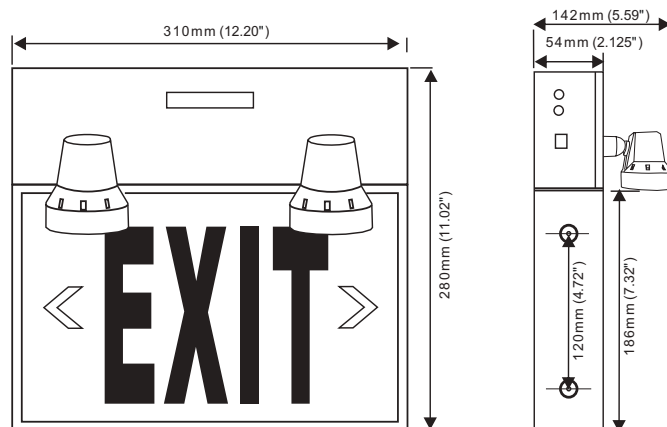

TECHNICAL DRAWING