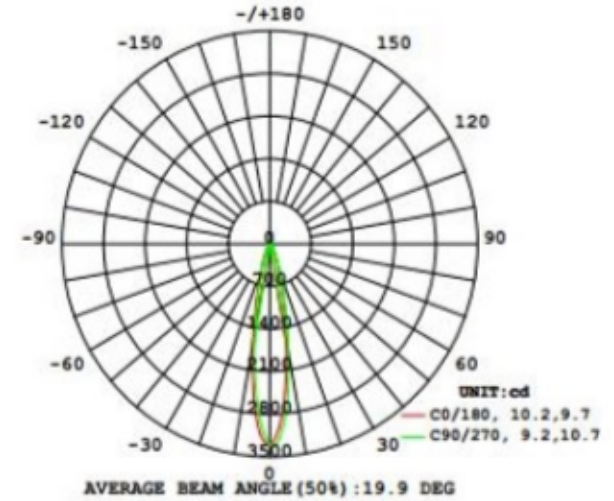

C5205

Commercial & Residential LED RECESSED GIMBAL LIGHT FIXTURE

Benefits
Type IC Rated
Replace The Traditional Can light fixture
Quick Connect
Fast and easy to Install
No Housing Required
Save on Labour
Cost Effective, Compact
Suitable For Damp Locations

Spectral Power Distribution and Chromaticity Diagram

LUMINOUS INTENSITY DISTRIBUTION DIAGRAM

C5205	
Dimensions	3inch 7W OD 92mm Hole size: about 73mm
Metric	4inch 9W OD 130mm Hole size: about 87mm

Fig.1

OR