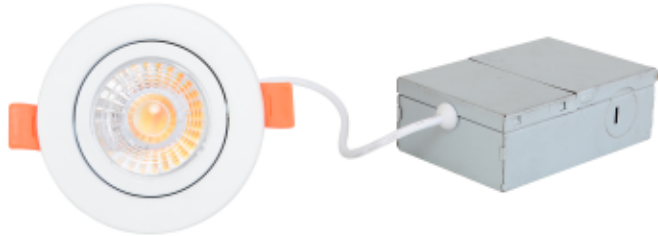

C5205

Commercial & Residential LED RECESSED GIMBAL LIGHT FIXTURE

Benefits
Type IC Rated
Replace The Traditional Can light fixture
Quick Connect
Fast and easy to Install
No Housing Required
Save on Labour
Cost Effective, Compact
Suitable For Damp Locations

Spectral Power Distribution and Chromaticity Diagram

LUMINOUS INTENSITY DISTRIBUTION DIAGRAM

C5205	
Dimensions	3inch 7W OD 92mm Hole size: about 73mm
Metric	4inch 9W OD 130mm Hole size: about 87mm

Fig.1

OR