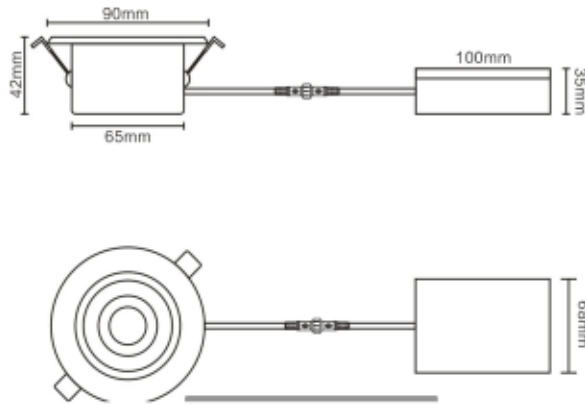

C5205

Commercial & Residential LED RECESSED GIMBAL LIGHT FIXTURE

Benefits
Type IC Rated
Replace The Traditional Can light fixture
Quick Connect
Fast and easy to Install
No Housing Required
Save on Labour
Cost Effective, Compact
Suitable For Damp Locations

Spectral Power Distribution and Chromaticity Diagram

LUMINOUS INTENSITY DISTRIBUTION DIAGRAM

C5205	
Dimensions	3inch 7W OD 92mm Hole size: about 73mm
Metric	4inch 9W OD 130mm Hole size: about 87mm

Fig.1

OR