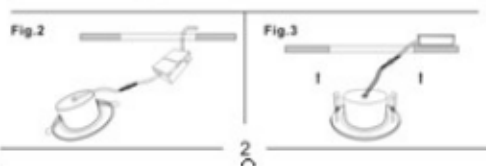

C5205

Commercial & Residential LED RECESSED GIMBAL LIGHT FIXTURE

Benefits
Type IC Rated
Replace The Traditional Can light fixture
Quick Connect
Fast and easy to Install
No Housing Required
Save on Labour
Cost Effective, Compact
Suitable For Damp Locations

Spectral Power Distribution and Chromaticity Diagram

LUMINOUS INTENSITY DISTRIBUTION DIAGRAM

C5205	
Dimensions	3inch 7W OD 92mm Hole size: about 73mm
Metric	4inch 9W OD 130mm Hole size: about 87mm

Fig.1

OR