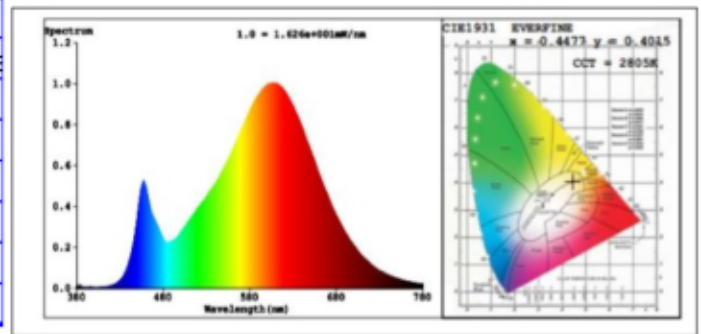

C5205

Commercial & Residential LED RECESSED GIMBAL LIGHT FIXTURE

Benefits
Type IC Rated
Replace The Traditional Can light fixture
Quick Connect
Fast and easy to Install
No Housing Required
Save on Labour
Cost Effective, Compact
Suitable For Damp Locations

Spectral Power Distribution and Chromaticity Diagram

LUMINOUS INTENSITY DISTRIBUTION DIAGRAM

C5205	
Dimensions	3inch 7W OD 92mm Hole size: about 73mm
Metric	4inch 9W OD 130mm Hole size: about 87mm

Fig.1

OR