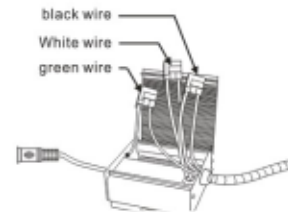

C5205

Commercial & Residential LED RECESSED GIMBAL LIGHT FIXTURE

Benefits
Type IC Rated
Replace The Traditional Can light fixture
Quick Connect
Fast and easy to Install
No Housing Required
Save on Labour
Cost Effective, Compact
Suitable For Damp Locations

Spectral Power Distribution and Chromaticity Diagram

LUMINOUS INTENSITY DISTRIBUTION DIAGRAM

C5205	
Dimensions	3inch 7W OD 92mm Hole size: about 73mm
Metric	4inch 9W OD 130mm Hole size: about 87mm

Fig.1

OR