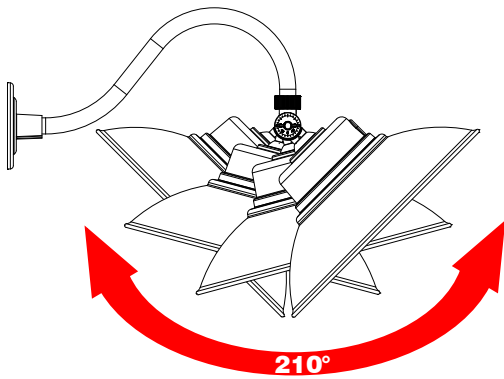

American Classic Wall-Mounted LED Barn Light

Wall-mounted Barn Light, 25 watt 2000 Lumen, ETL/cETL&Energy Star

Specifications

Model#	GL-GSNKYD-25W-YYZZ
Description	American Classic Wall-Mounted LED Barn Light
Power	25W
Voltage Input	100-277V ac, 50 / 60HZ
Lumen output	2000lm
Color Temperature	3000K, 4000K, 5000K, 6500K
CRI	Ra>80
Application	Outdoor, Wet location
Operating Temp	-40~50 C
Lens	Clear Lens
Certificates	ETL/cETL, Energy Star
warranty	5 years
Life Span	50000 hours
Dimmable	No dimmable
Item weight	1.3Kg (2.9lbs)
Product Features:	Photocell (with / without)
Production Dimension	13.8"L x 10"W x 20.7"H (35cm X 25.4cm X 52.5cm)
Packaging Dimension	10.7"L x 8.3"W x 16"H (27.2cm X 21cm X 41cm)

Order Information

Item Number	Description	Power	Voltage Input	Dimmable	CCT	Lumen Output	Certificates
GL-GSNKYD-25W-YYZZ	American Classic Wall-Mounted LED Barn Light	25W	100Vac-277Vac	No	3000K 4000K 5000K 6500K	2000lm	ETL/cETL &Energy Star

American Classic Wall-Mounted LED Barn Light

Wall-mounted Barn Light, 25 watt 2000 Lumen, ETL/cETL&Energy Star

Product Size:

Product Features:

Swivel Knuckle to make adjustable angel to 210°

Provides light output in a 360 degree light disbursement form