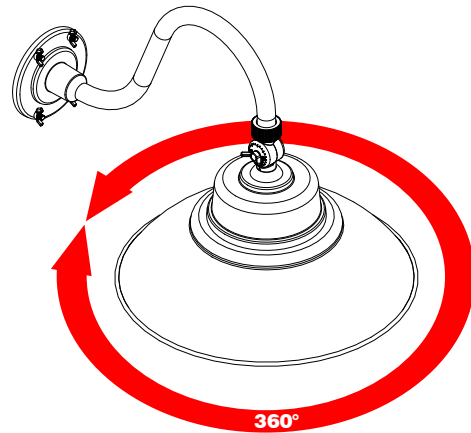

American Classic Wall-Mounted LED Barn Light

Wall-mounted Barn Light, 25 watt 2000 Lumen, ETL/cETL&Energy Star

Specifications

Model#	GL-GSNKYD-25W-YYZZ
Description	American Classic Wall-Mounted LED Barn Light
Power	25W
Voltage Input	100-277V ac, 50 / 60HZ
Lumen output	2000lm
Color Temperature	3000K, 4000K, 5000K, 6500K
CRI	Ra>80
Application	Outdoor, Wet location
Operating Temp	-40~50 C
Lens	Clear Lens
Certificates	ETL/cETL, Energy Star
warranty	5 years
Life Span	50000 hours
Dimmable	No dimmable
Item weight	1.3Kg (2.9lbs)
Product Features:	Photocell (with / without)
Production Dimension	13.8"L x 10"W x 20.7"H (35cm X 25.4cm X 52.5cm)
Packaging Dimension	10.7"L x 8.3"W x 16"H (27.2cm X 21cm X 41cm)

American Classic Wall-Mounted LED Barn Light

Wall-mounted Barn Light, 25 watt 2000 Lumen, ETL/cETL&Energy Star

Product Size:

Product Features:

Swivel Knuckle to make adjustable angel to 210°

Provides light output in a 360 degree light disbursement form