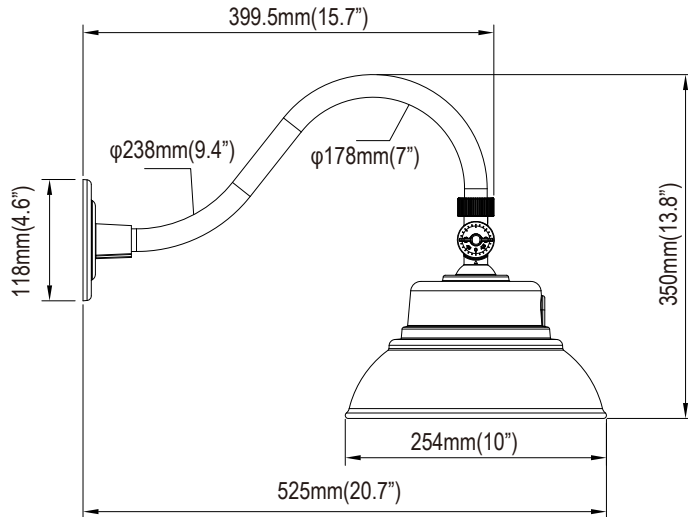

American Classic Wall-Mounted LED Barn Light

Wall-mounted Barn Light, 25 watt 2000 Lumen, ETL/cETL&Energy Star

Specifications

Model#	GL-GSNKYD-25W-YYZZ
Description	American Classic Wall-Mounted LED Barn Light
Power	25W
Voltage Input	100-277V ac, 50 / 60HZ
Lumen output	2000lm
Color Temperature	3000K, 4000K, 5000K, 6500K
CRI	Ra>80
Application	Outdoor, Wet location
Operating Temp	-40~50 C
Lens	Clear Lens
Certificates	ETL/cETL, Energy Star
warranty	5 years
Life Span	50000 hours
Dimmable	No dimmable
Item weight	1.3Kg (2.9lbs)
Product Features:	Photocell (with / without)
Production Dimension	13.8"L x 10"W x 20.7"H (35cm X 25.4cm X 52.5cm)
Packaging Dimension	10.7"L x 8.3"W x 16"H (27.2cm X 21cm X 41cm)

Order Information

Item Number	Description	Power	Voltage Input	Dimmable	CCT	Lumen Output	Certificates
GL-GSNKYD-25W-YYZZ	American Classic Wall-Mounted LED Barn Light	25W	100Vac-277Vac	No	3000K 4000K 5000K 6500K	2000lm	ETL/cETL &Energy Star

American Classic Wall-Mounted LED Barn Light

Wall-mounted Barn Light, 25 watt 2000 Lumen, ETL/cETL&Energy Star

Product Size:

Product Features:

Swivel Knuckle to make adjustable angel to 210°

Provides light output in a 360 degree light disbursement form