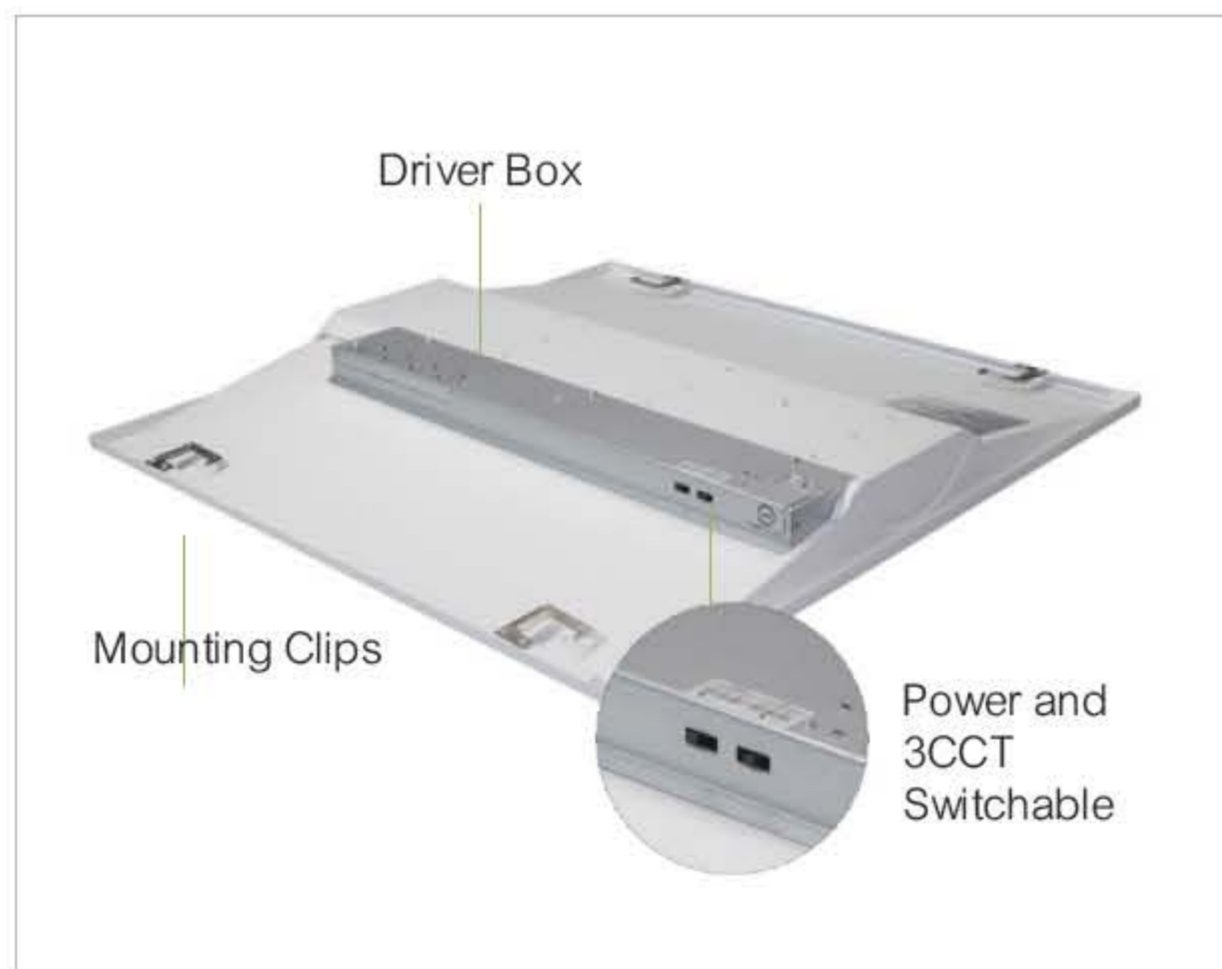

Back-Lit LED Flat Panel Light (GLTRS)

0-10V Dimming

ADVANTAGE

Motion Sensor

2.4G Controller

Emergency Pack(4W & 8W)

Bluetooth Control

PARAMETER

MODEL NO.	SIZE	POWER	VOLTAGE	ANGLE	LEMENS	CRI	Function
GL3TRS2230DUV	2x2FT	20 W/30W	120-347V	120°	130lm/w	80+	0-10V Dim
GL3TRS2236DHV	2x2FT	24W30W/36W	120-347V	120°	130lm/w	80+	0-10V Dim
GL3TRS1436DHV	1x4FT	36W	120-347V	120°	130lm/w	80+	0-10V Dim
GL3TRS2445DHV	2x4 FT	24W36W/45W	120-347V	120°	130lm/w	80+	0-10V Dim