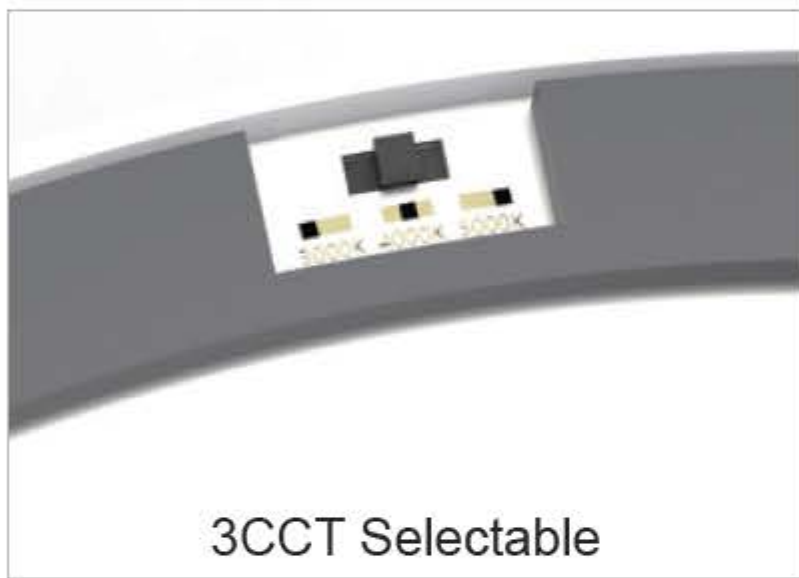

Ultra Slim Flush Mount Ceiling Light (GLFMA)

PARAMETER

MODEL NO.	Dimension	POWER	VOLTAGE	ANGLE	LEMENS	CRI	Function
GLFM-12A	7"x0.55"	12W	120V	120°	900lm	80+	Dimmable
GLFM-18A	9"x0.55"	18W	120V	120°	1440lm	80+	Dimmable
GLFM-24A	12"x0.55"	24W	120V	120°	2040lm	80+	Dimmable

JUNCTION BOX MOUNT INSTALLATION

RECESSED CAN INSTALLATION