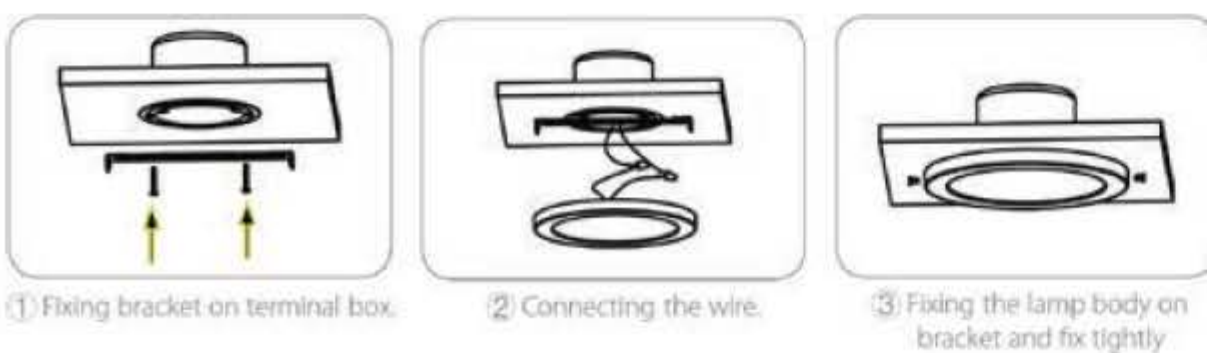

Ultra Slim Flush Mount Ceiling Light (GLFMA)

PARAMETER

MODEL NO.	Dimension	POWER	VOLTAGE	ANGLE	LEMENS	CRI	Function
GLFM-12A	7"x0.55"	12W	120V	120°	900lm	80+	Dimmable
GLFM-18A	9"x0.55"	18W	120V	120°	1440lm	80+	Dimmable
GLFM-24A	12"x0.55"	24W	120V	120°	2040lm	80+	Dimmable

JUNCTION BOX MOUNT INSTALLATION

RECESSED CAN INSTALLATION