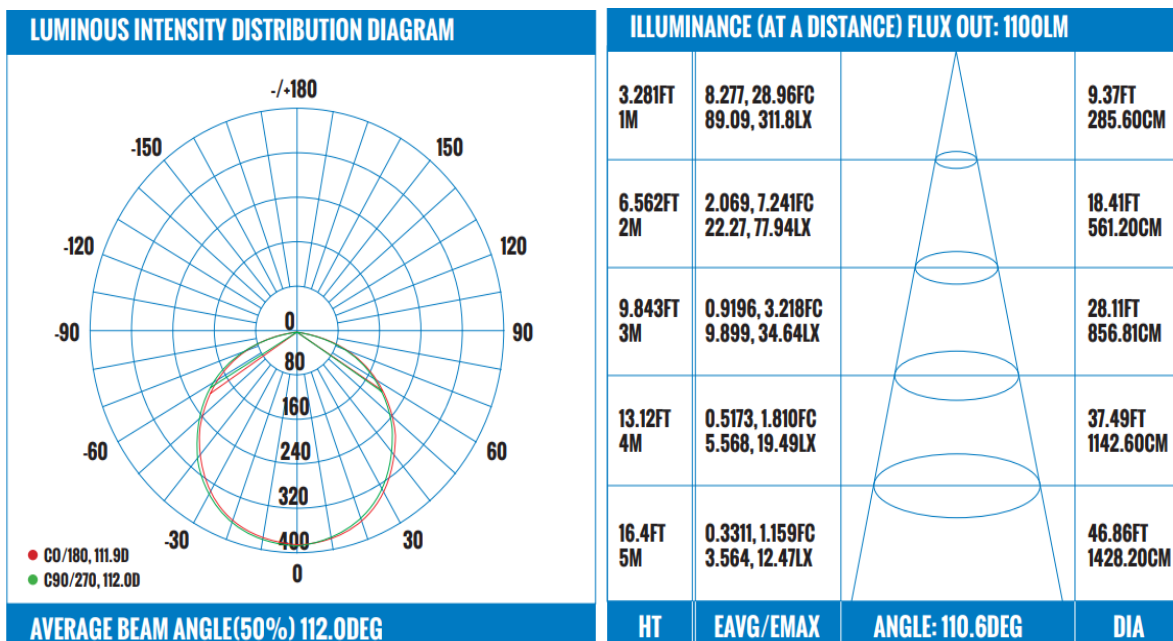

6" Round Led Slim Panel Light

Model No.: SSL-6-3K / SSL-6-4K / SSL-6-5K

SPECIFICATION:

- Input Voltage: AC 120V
- Wattage: 12W
- Lumens: 1100lm
- CCT: 3000K / 4000K / 5000K
- CRI: Ra>80
- Power Frequency: 50~60HZ
- Beam Angle: 120°
- Operating Temperature: -20°C ~40°C
- Dimmable: Yes (Triac)
- Harmonic Distortion: <2%
- Lifespan / Warranty: 50,000hrs / 5 years
- Lens: PMMA
- Certification: cETLus & Energy star
- Durable airtight die-cast aluminum body, Aluminum Junction Box
- IP Rating: IP35

LUMINAIRE PHOTOMETRIC

INSTALLATION

ACCESSORIES:

A-SMP6
6¼ " Round pre-mounting plate for led slim panel light

A-EC72
Extension Cord for led slim panle light 72"=6FT

A-NCMP6
6¼ " New Construction Round pre-mounting plate for led slim panel light

A-EC120
Extension Cord for led slim panle light 120"=10FT