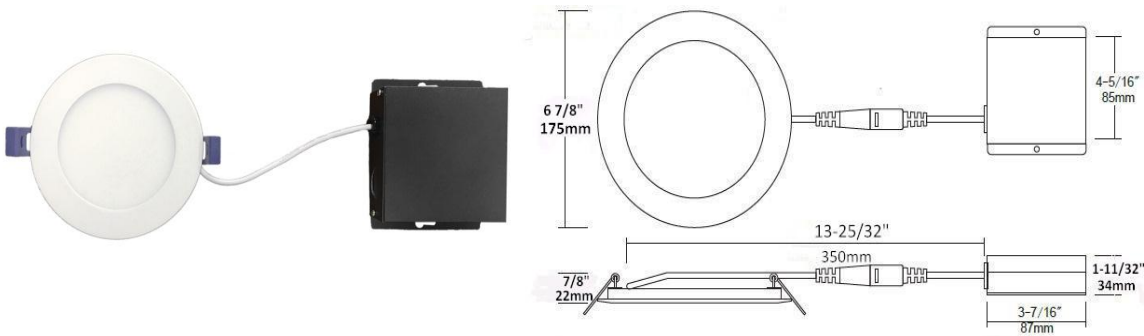

6" Round Led Slim Panel Light

Model No.: SSL-6-3K / SSL-6-4K / SSL-6-5K

SPECIFICATION:

- Input Voltage: AC 120V
- Wattage: 12W
- Lumens: 1100lm
- CCT: 3000K / 4000K / 5000K
- CRI: Ra>80
- Power Frequency: 50~60HZ
- Beam Angle: 120°
- Operating Temperature: -20°C ~40°C
- Dimmable: Yes (Triac)
- Harmonic Distortion: <2%
- Lifespan / Warranty: 50,000hrs / 5 years
- Lens: PMMA
- Certification: cETLus & Energy star
- Durable airtight die-cast aluminum body, Aluminum Junction Box
- IP Rating: IP35

LUMINAIRE PHOTOMETRIC

INSTALLATION

ACCESSORIES:

A-SMP6
6¼ " Round pre-mounting plate for led slim panel light

A-EC72
Extension Cord for led slim panle light 72"=6FT

A-NCMP6
6¼ " New Construction Round pre-mounting plate for led slim panel light

A-EC120
Extension Cord for led slim panle light 120"=10FT