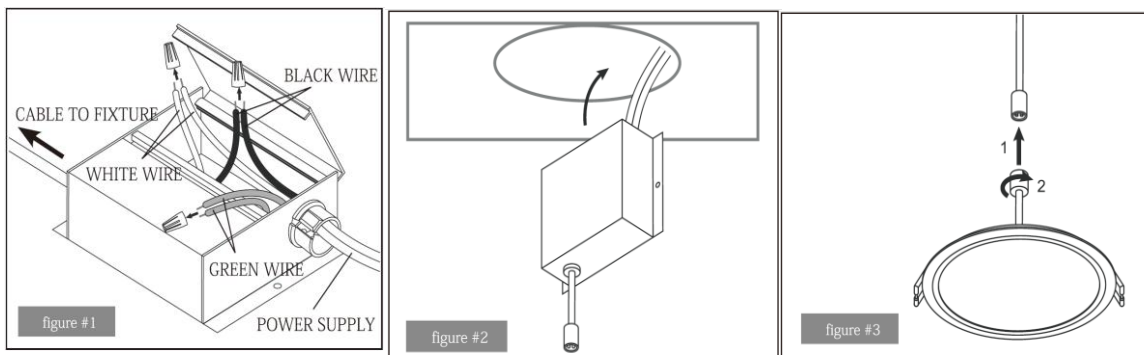

6" Round Led Slim Panel Light

Model No.: SSL-6-3K / SSL-6-4K / SSL-6-5K

SPECIFICATION:

- Input Voltage: AC 120V
- Wattage: 12W
- Lumens: 1100lm
- CCT: 3000K / 4000K / 5000K
- CRI: Ra>80
- Power Frequency: 50~60HZ
- Beam Angle: 120°
- Operating Temperature: -20°C ~40°C
- Dimmable: Yes (Triac)
- Harmonic Distortion: <2%
- Lifespan / Warranty: 50,000hrs / 5 years
- Lens: PMMA
- Certification: cETLus & Energy star
- Durable airtight die-cast aluminum body, Aluminum Junction Box
- IP Rating: IP35

LUMINAIRE PHOTOMETRIC

INSTALLATION

ACCESSORIES:

A-SMP6
6¼ " Round pre-mounting plate for led slim panel light

A-EC72
Extension Cord for led slim panle light 72"=6FT

A-NCMP6
6¼ " New Construction Round pre-mounting plate for led slim panel light

A-EC120
Extension Cord for led slim panle light 120"=10FT