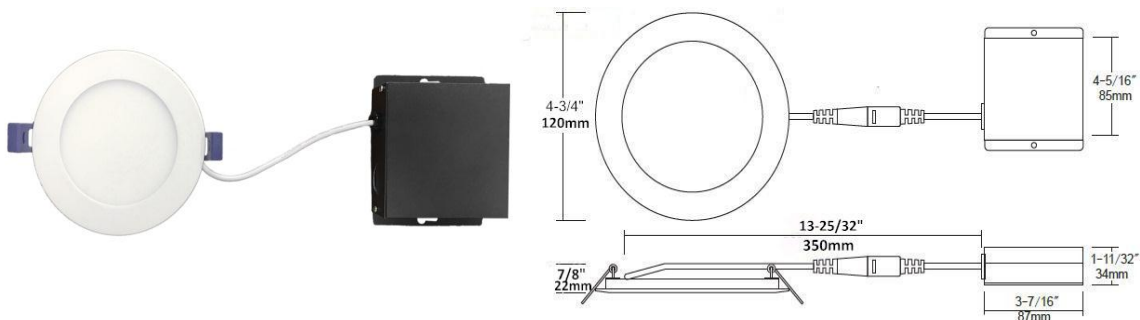

## 4" Round Led Slim Panel Light

Model No.: SSL-4-3K / SSL-4-4K / SSL-4-5K

### SPECIFICATION:

- Input Voltage: AC 120V
- Wattage: 9W
- Lumens: 750lm
- CCT: 3000K / 4000K / 5000K
- CRI: Ra>80
- Power Frequency: 50~60HZ
- Beam Angle: 120°
- Operating Temperature: -20°C ~40°C
- Dimmable: Yes (Triac)
- Harmonic Distortion: <2%
- Lifespan / Warranty: 50,000hrs / 5 years
- Lens: PMMA
- Certification: cETLus & Energy star
- Durable airtight die-cast aluminum body, Aluminum Junction Box
- IP Rating: IP35

## ACCESSORIES:

**A-SMP4**  
4¼ " Round pre-mounting plate for led slim panel light

**A-EC72**  
Extension Cord for led slim panle light 72"=6FT

**A-NCMP4**  
4¼ " New Construction Round pre-mounting plate for led slim panel light

**A-EC120**  
Extension Cord for led slim panle light 120"=10FT