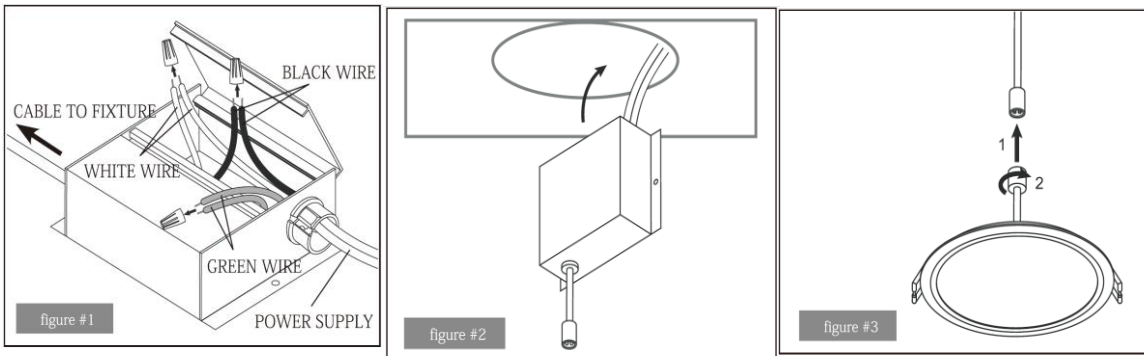

INSTALLATION

ACCESSORIES:

A-SMP4
4¼ " Round pre-mounting plate for led slim panel light

A-EC72
Extension Cord for led slim panle light 72"=6FT

A-NCMP4
4¼ " New Construction Round pre-mounting plate for led slim panel light

A-EC120
Extension Cord for led slim panle light 120"=10FT