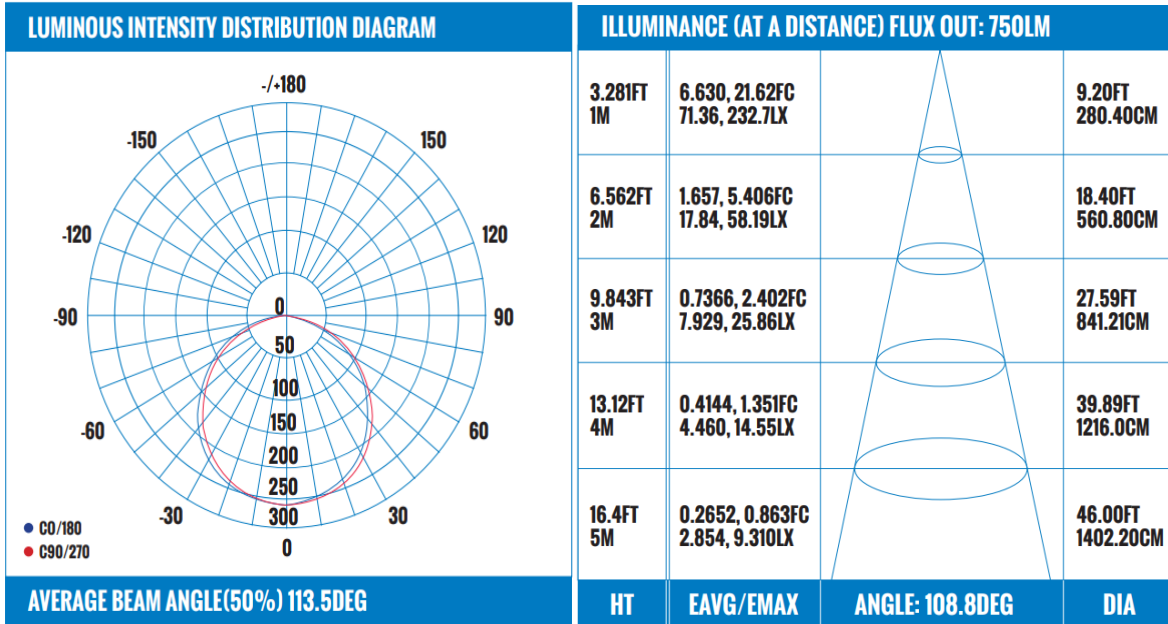

## 4" Round Led Slim Panel Light

Model No.: SSL-4-3K / SSL-4-4K / SSL-4-5K

### SPECIFICATION:

- Input Voltage: AC 120V
- Wattage: 9W
- Lumens: 750lm
- CCT: 3000K / 4000K / 5000K
- CRI: Ra>80
- Power Frequency: 50~60HZ
- Beam Angle: 120°
- Operating Temperature: -20°C ~40°C
- Dimmable: Yes (Triac)
- Harmonic Distortion: <2%
- Lifespan / Warranty: 50,000hrs / 5 years
- Lens: PMMA
- Certification: cETLus & Energy star
- Durable airtight die-cast aluminum body, Aluminum Junction Box
- IP Rating: IP35

# LUMINAIRE PHOTOMETRIC