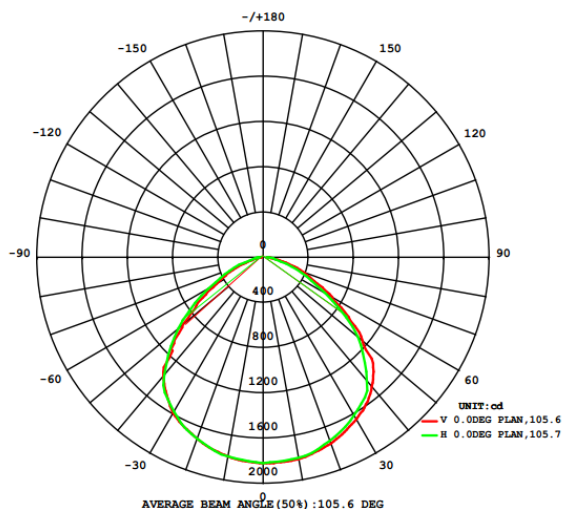

GLBN-42AC

LED Barn Light 42W

Features

- Integrated die-casting forming, with effective heat dissipation.
- IP65 for Wet location.
- Photocell
- ETL, DLC in List.
- 5 Years warranty

Parameter

| | |
|--------------------|-----------------------------|
| Model No.: | GLBN-42AC |
| Power Consumption: | 42W |
| Input Voltage: | 100-277Vac 50/60Hz |
| LED Type | SMD3030 |
| Lumens Output: | 4600lm |
| CRI | 70+ |
| Color Temperature: | 2700K, 4000K, 5000K, 5700K |
| Beam Angle: | 120° |
| Power Factor: | >0.90 |
| IP Rating | IP65 / Wet location |
| Working Temp.: | -20° C ~ 50° C |
| Storage Temp.: | -40° C ~ 70° C |
| Finish: | Brown |
| Housing: | Aluminum+PC cover |
| IK Rating: | IK08 |
| Installation: | Wall mounting, Arm Mounting |
| Fixture Weight: | |
| Certification: | ETL, DLC |
| Warranty: | 5 years |

Photometric

Lux Charts

| | Evag, Emax | | Diameter |
|----|--------------|--|----------|
| 2m | 162lx, 455lx | | 526cm |
| 3m | 72lx, 202lx | | 790cm |
| 4m | 41lx, 113lx | | 1053cm |
| 5m | 25lx, 73lx | | 1316cm |