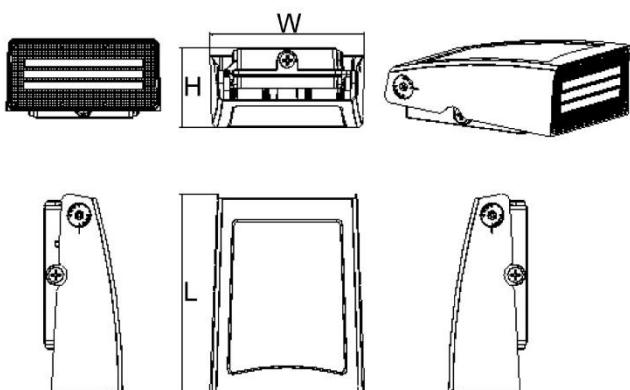

Repair or replace
product Freely
in warranty

Visit designlights.org
to see which models
are DLC listed

ETL for USA
cETL for CANADA

Adjustable 0-90°

"full cut-off" or "half cut-off" for your option
There are adjustment scale at the side
of lamp body for your easy adjusting

Photocell optional

Support Removable,
Connect the terminal with photocell
Remove the terminal without photocell

Multi-Volt: 100-277/347Vac

High Quality IP65 Waterproof Driver
100-277Vac or 100-277/347Vac optional

Glare-Free Lens

High efficiency Fresnel lens
luminous efficacy up to 120m/w
Glare-Free to protect people eyes
UV-Resistant, No yellowish worry

Parameter

Model No.	GLWP-20D	GLWP-30D	GLWP-40D	GLWP-60D	GLWP-80D	GLWP-100D	GLWP-120D
Wattage	20W	30W	40W	60W	80W	100W	100W
Luminous Efficacy	120lm/w	120lm/w	120lm/w	120lm/w	120lm/w	120lm/w	120lm/w
Lumens output	2400lm	3600lm	4800lm	7200lm	9600lm	12000lm	14400lm
HID/MF Equivalent	100W	150W	200W	250W	350W	400W	500W
Fixture Weight	1.36kg(3lbs)		2.22kg(4.9lbs)		3.0kg(6.6lbs)		
LEDs Brand	(Philips) Lumileds SMD 3030						
CCT	3000K, 4000K, 5000K,5700K						
CRI	70+ or 80+						
Beam Angle	100°						
Input Voltage	100-277Vac or 100-347V 50/60Hz						
Function	Photocell, Motion Sensor optional						
Power Factor	>0.9						
IP Rating	IP65 /Wet Location						
Working Temp.	-30° C ~ 50° C (-22° F~122° F)						
Storage Temp.	-40° C ~ 70° C (-40° F~158° F)						
Finish	Brown						
Housing	Die-casting Aluminum						
Diffuser	Plastic						
Installation	Surface mounted						
Lifespan(L70)	>100,000 Hours						
Certification	ETL, cETL, DLC						

Dimension

Unit: mm(inch)

Power	L mm(inch)	W mm(inch)	H mm(inch)
20W 30W 40W	205.25 [8,08in]	164.95 [6,49in]	97.65 [3,84in]
60W 80W	280.57 [11,05in]	215.96 [8,5in]	110.15 [4,34in]
100W 120W	330.55 [13,01in]	268.97 [10,59in]	124.15 [4,89in]