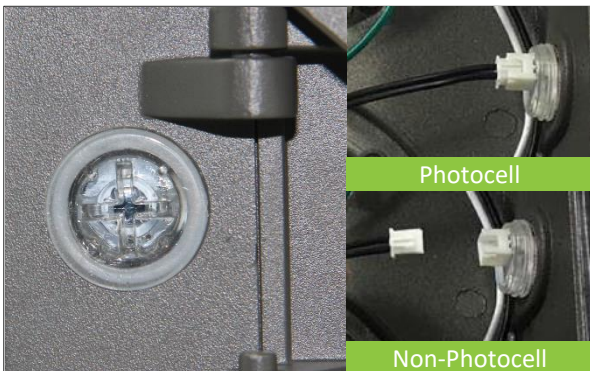

INNOVATION AT WORK

GLEED

GLWP-D

Adjustable LED Wall Pack

- DLC Listed
- ETL, cETL Listed
- High Lumens 120lm/w
- IP65 Wet Location
- Wall Mounted
- Photocell Optional
- Lifespan L70>100,000 Hours
- 5 Years warranty

Repair or replace
product Freely
in warranty

Visit designlights.org
to see which models
are DLC listed

ETL for USA
cETL for CANADA

Adjustable 0-90°

"full cut-off" or "half cut-off" for your option
There are adjustment scale at the side
of lamp body for your easy adjusting

Photocell optional

Support Removable,
Connect the terminal with photocell
Remove the terminal without photocell

Multi-Volt: 100-277/347Vac

High Quality IP65 Waterproof Driver
100-277Vac or 100-277/347Vac optional