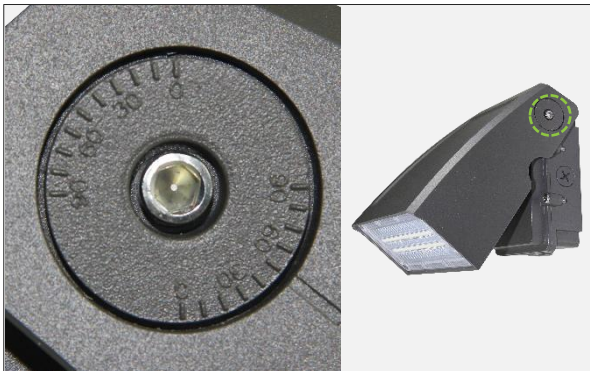

INNOVATION AT WORK

GLEED

GLWP-D

Adjustable LED Wall Pack

- DLC Listed
- ETL, cETL Listed
- High Lumens 120lm/w
- IP65 Wet Location
- Wall Mounted
- Photocell Optional
- Lifespan L70>100,000 Hours
- 5 Years warranty

Repair or replace
product Freely
in warranty

Visit designlights.org
to see which models
are DLC listed

ETL for USA
cETL for CANADA

Adjustable 0-90°

"full cut-off" or "half cut-off" for your option
There are adjustment scale at the side
of lamp body for your easy adjusting

Photocell optional

Support Removable,
Connect the terminal with photocell
Remove the terminal without photocell

Multi-Volt: 100-277/347Vac

High Quality IP65 Waterproof Driver
100-277Vac or 100-277/347Vac optional